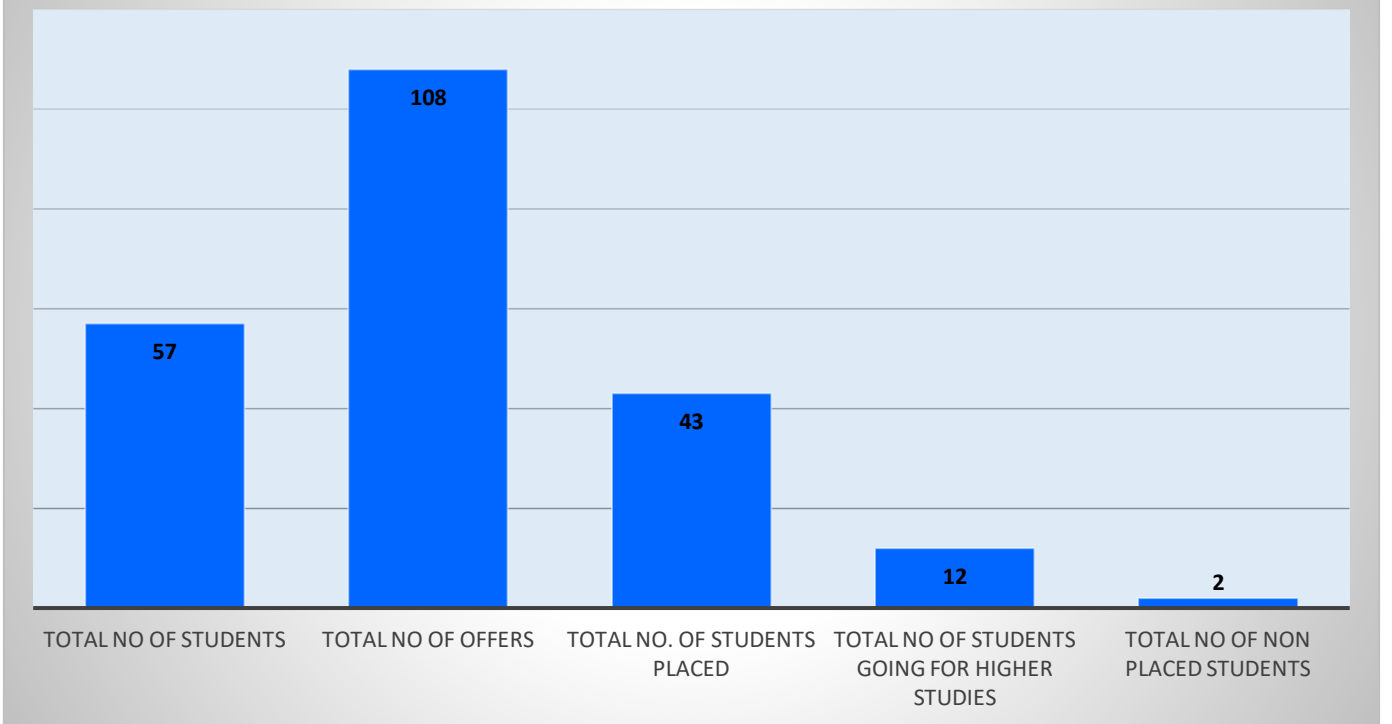

2021-2022 BATCH PLACEMENT DETAILS

Total No of Students	57
Total No of Offers	108
Total No. of Students Placed	43
Total No of students going for Higher Studies	12
Total No of Non placed Students	02

INFORMATION TECHNOLOGY 2018-2022 BATCH PLACEMENTS ANALYSIS